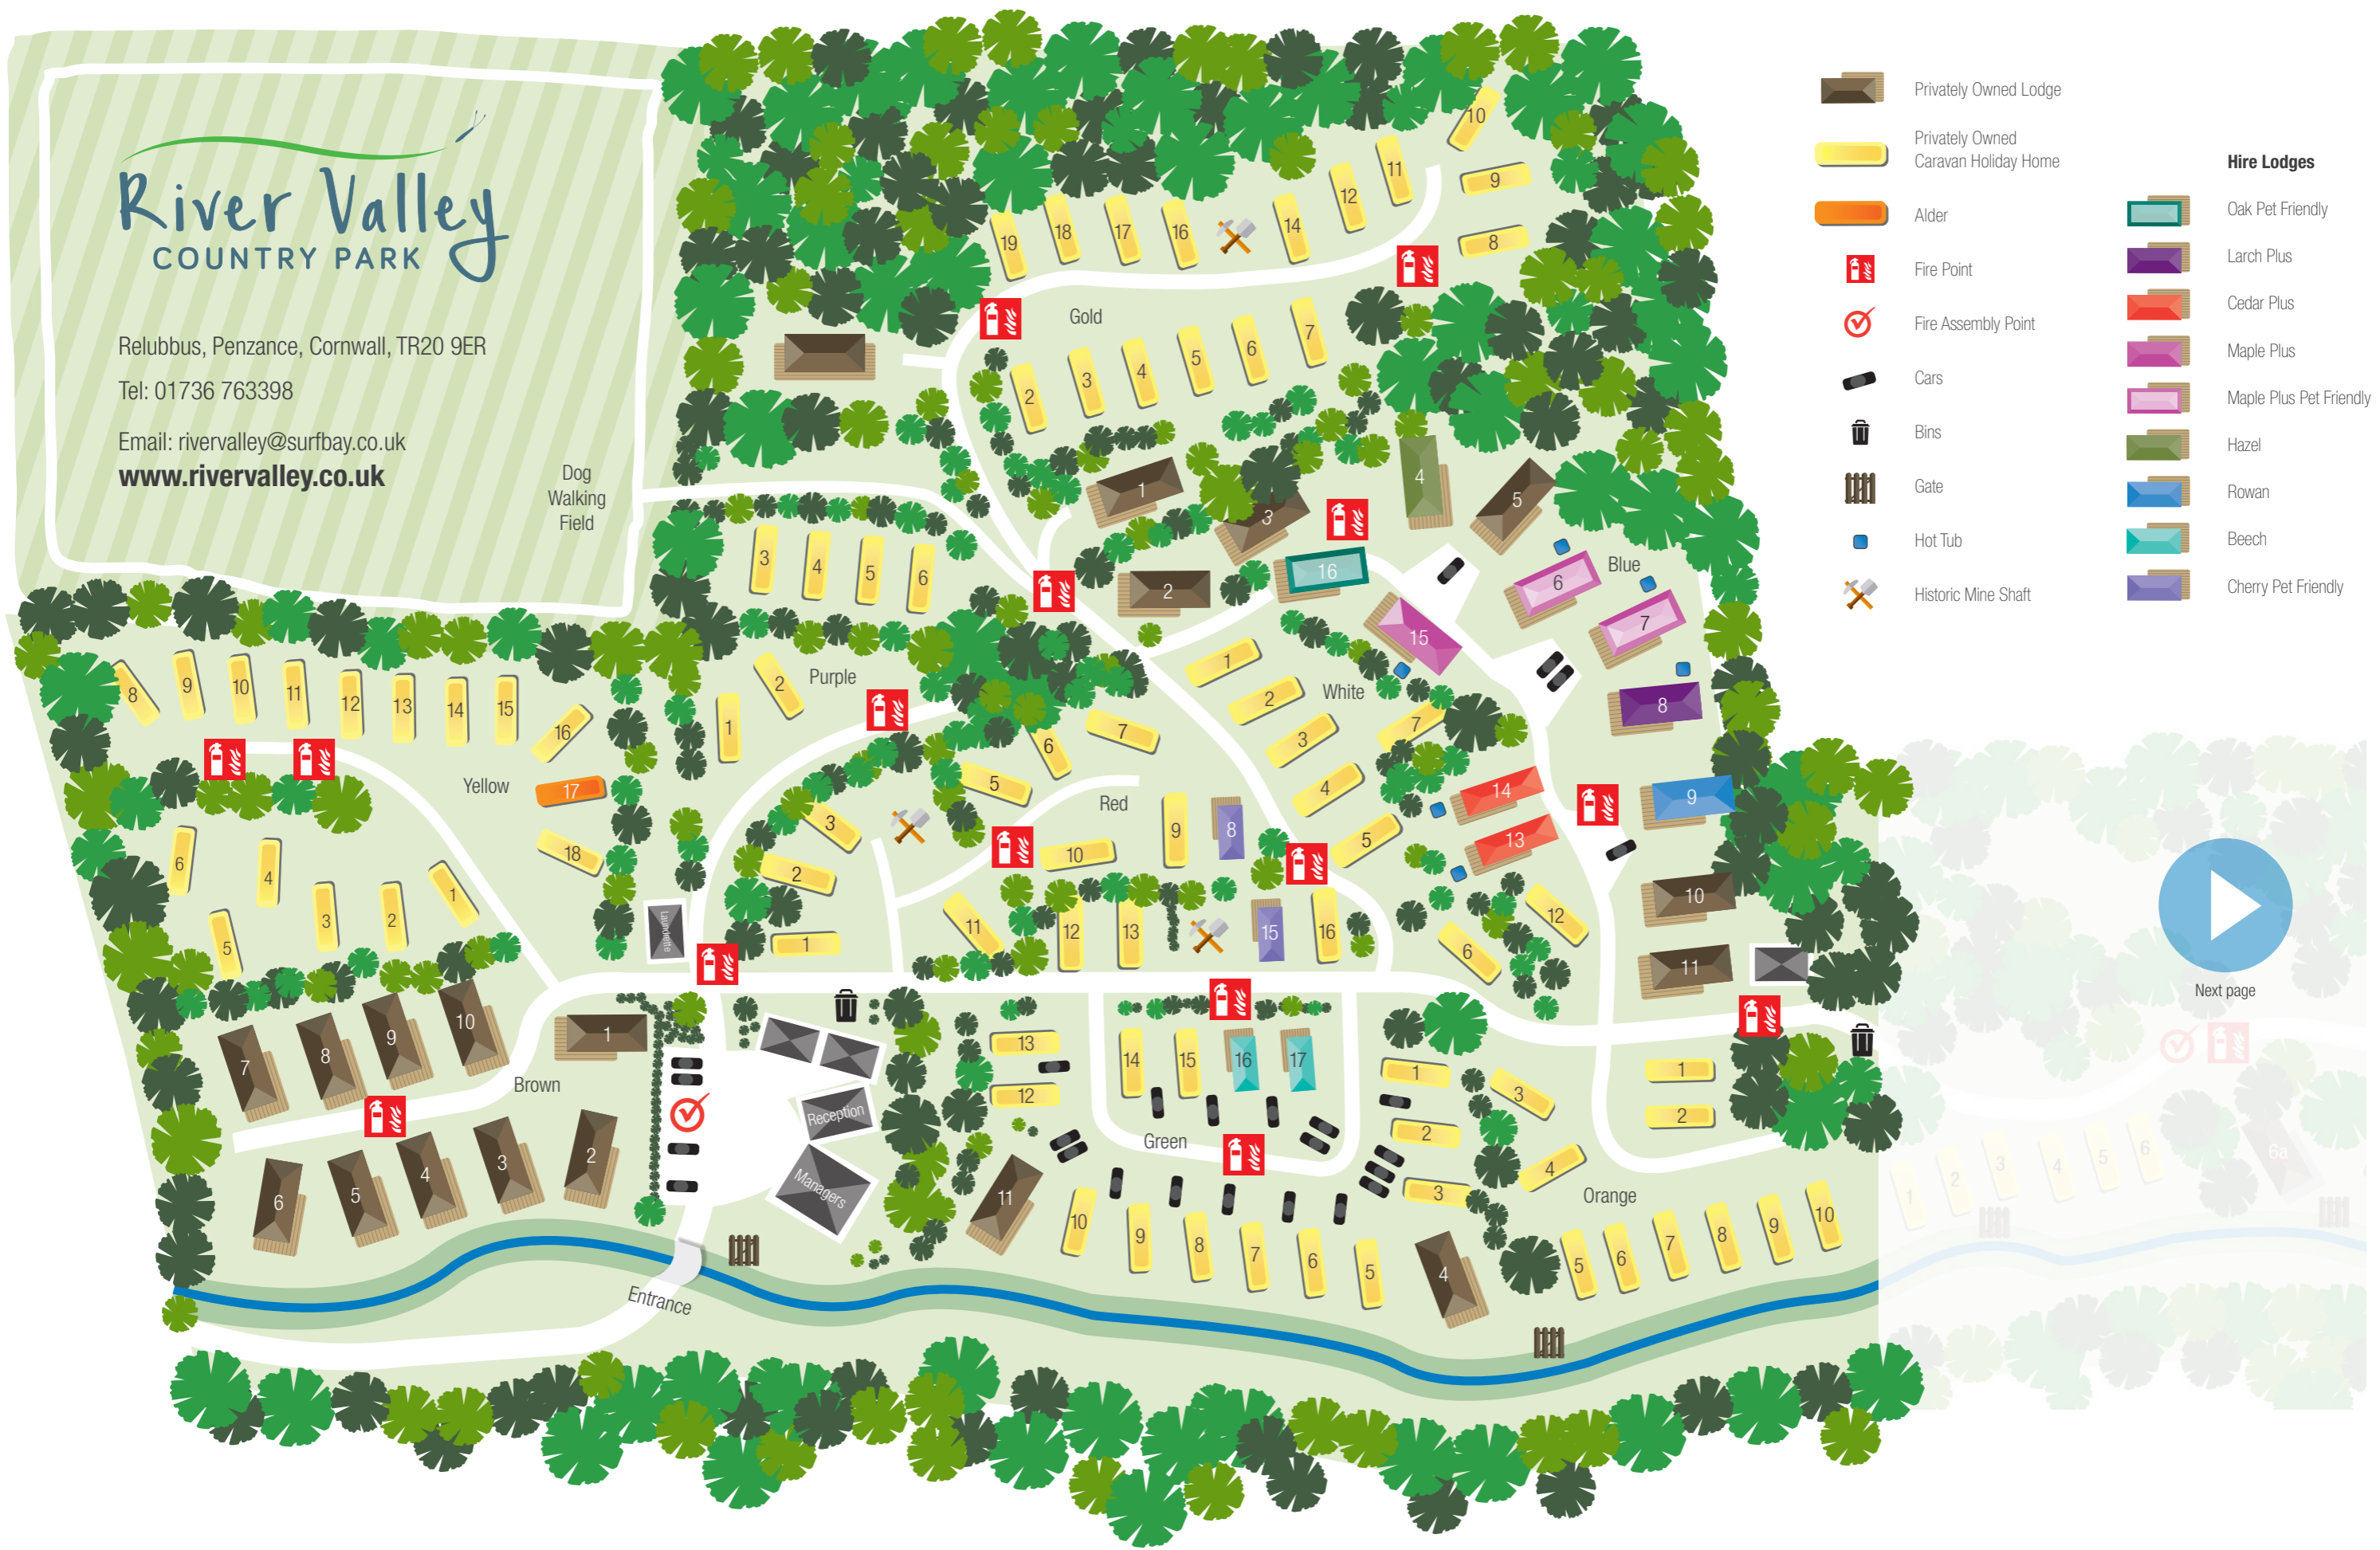

# River Valley COUNTRY PARK

Relubbus, Penzance, Cornwall, TR20 9ER

Tel: 01736 763398

Email: [rivalley@surfbay.co.uk](mailto:rivalley@surfbay.co.uk)

[www.rivalley.co.uk](http://www.rivalley.co.uk)

Dog Walking Field

Entrance

Reception

Managers

-  Privately Owned Lodge
  -  Privately Owned Caravan Holiday Home
  -  Alder
  -  Fire Point
  -  Fire Assembly Point
  -  Cars
  -  Bins
  -  Gate
  -  Hot Tub
  -  Historic Mine Shaft
- Hire Lodges**
  -  Oak Pet Friendly
  -  Larch Plus
  -  Cedar Plus
  -  Maple Plus
  -  Maple Plus Pet Friendly
  -  Hazel
  -  Rowan
  -  Beech
  -  Cherry Pet Friendly

Next page

-  Privately Owned Lodge
-  Privately Owned Caravan Holiday Home
-  Beech
-  Fire Point
-  Fire Assembly Point
-  Cars
-  Bins
-  Gate
-  Hot Tub

Previous page